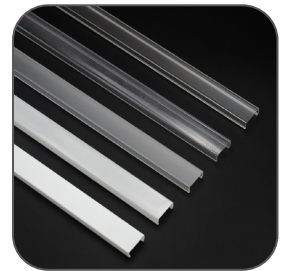

Color 

Unit: mm

Features:

1. Model: HL-BAPL057
2. Material: AL6063+PC/PMMA
3. Surface: Anodized/Painting
4. Lighting source width: 17mm
5. Length: 4m/max
6. Installation: For offices / conference rooms / supermarkets / home lighting application.

Accessory:

End Cap

Connector

Suspended Rope

Cover

Installation: