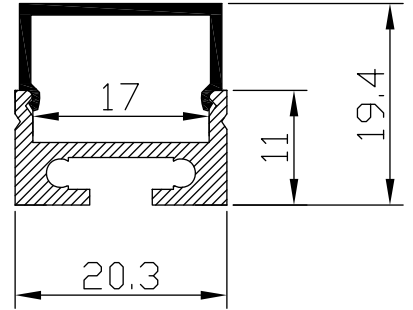

Color 

Unit: mm

Features:

1. Model: HL-BAPL057
2. Material: AL6063+PC/PMMA
3. Surface: Anodized/Painting
4. Lighting source width: 17mm
5. Length: 4m/max
6. Installation: For offices / conference rooms / supermarkets / home lighting application.

Accessory:

End Cap

Connector

Suspended Rope

Cover

Installation: